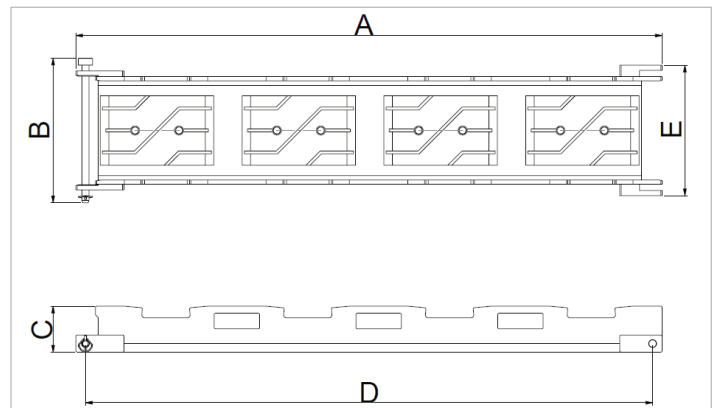

## Technical specification sheet

# ST-S | Track

Specifications		
article number		101.001.829
model		ST-S
short description		Track
weight, ready for use	kg	160.0

Technical drawing dimensions		
dimension A	mm	2068
dimension B	mm	510
dimension C	mm	162
dimension D	mm	2000
dimension E	mm	460