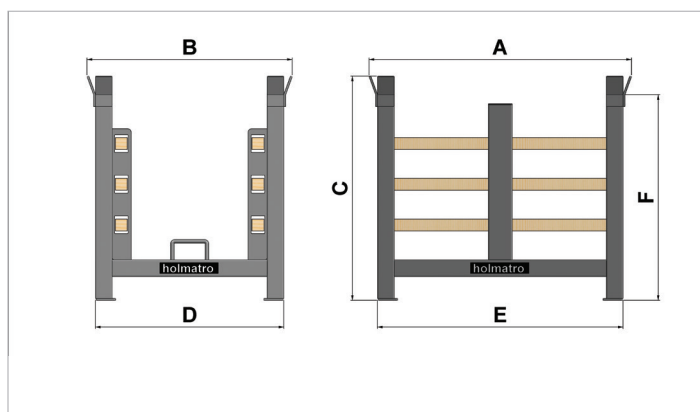

Technical specification sheet

STSF-S | Skid Track Storage Frame 200T

Specifications	
article number	100.003.255
model	STSF-S
short description	Skid Track Storage Frame 200T

Technical drawing dimensions		
dimension A	mm	1101
dimension B	mm	861
dimension C	mm	941
dimension D	mm	790
dimension E	mm	1030
dimension F	mm	868